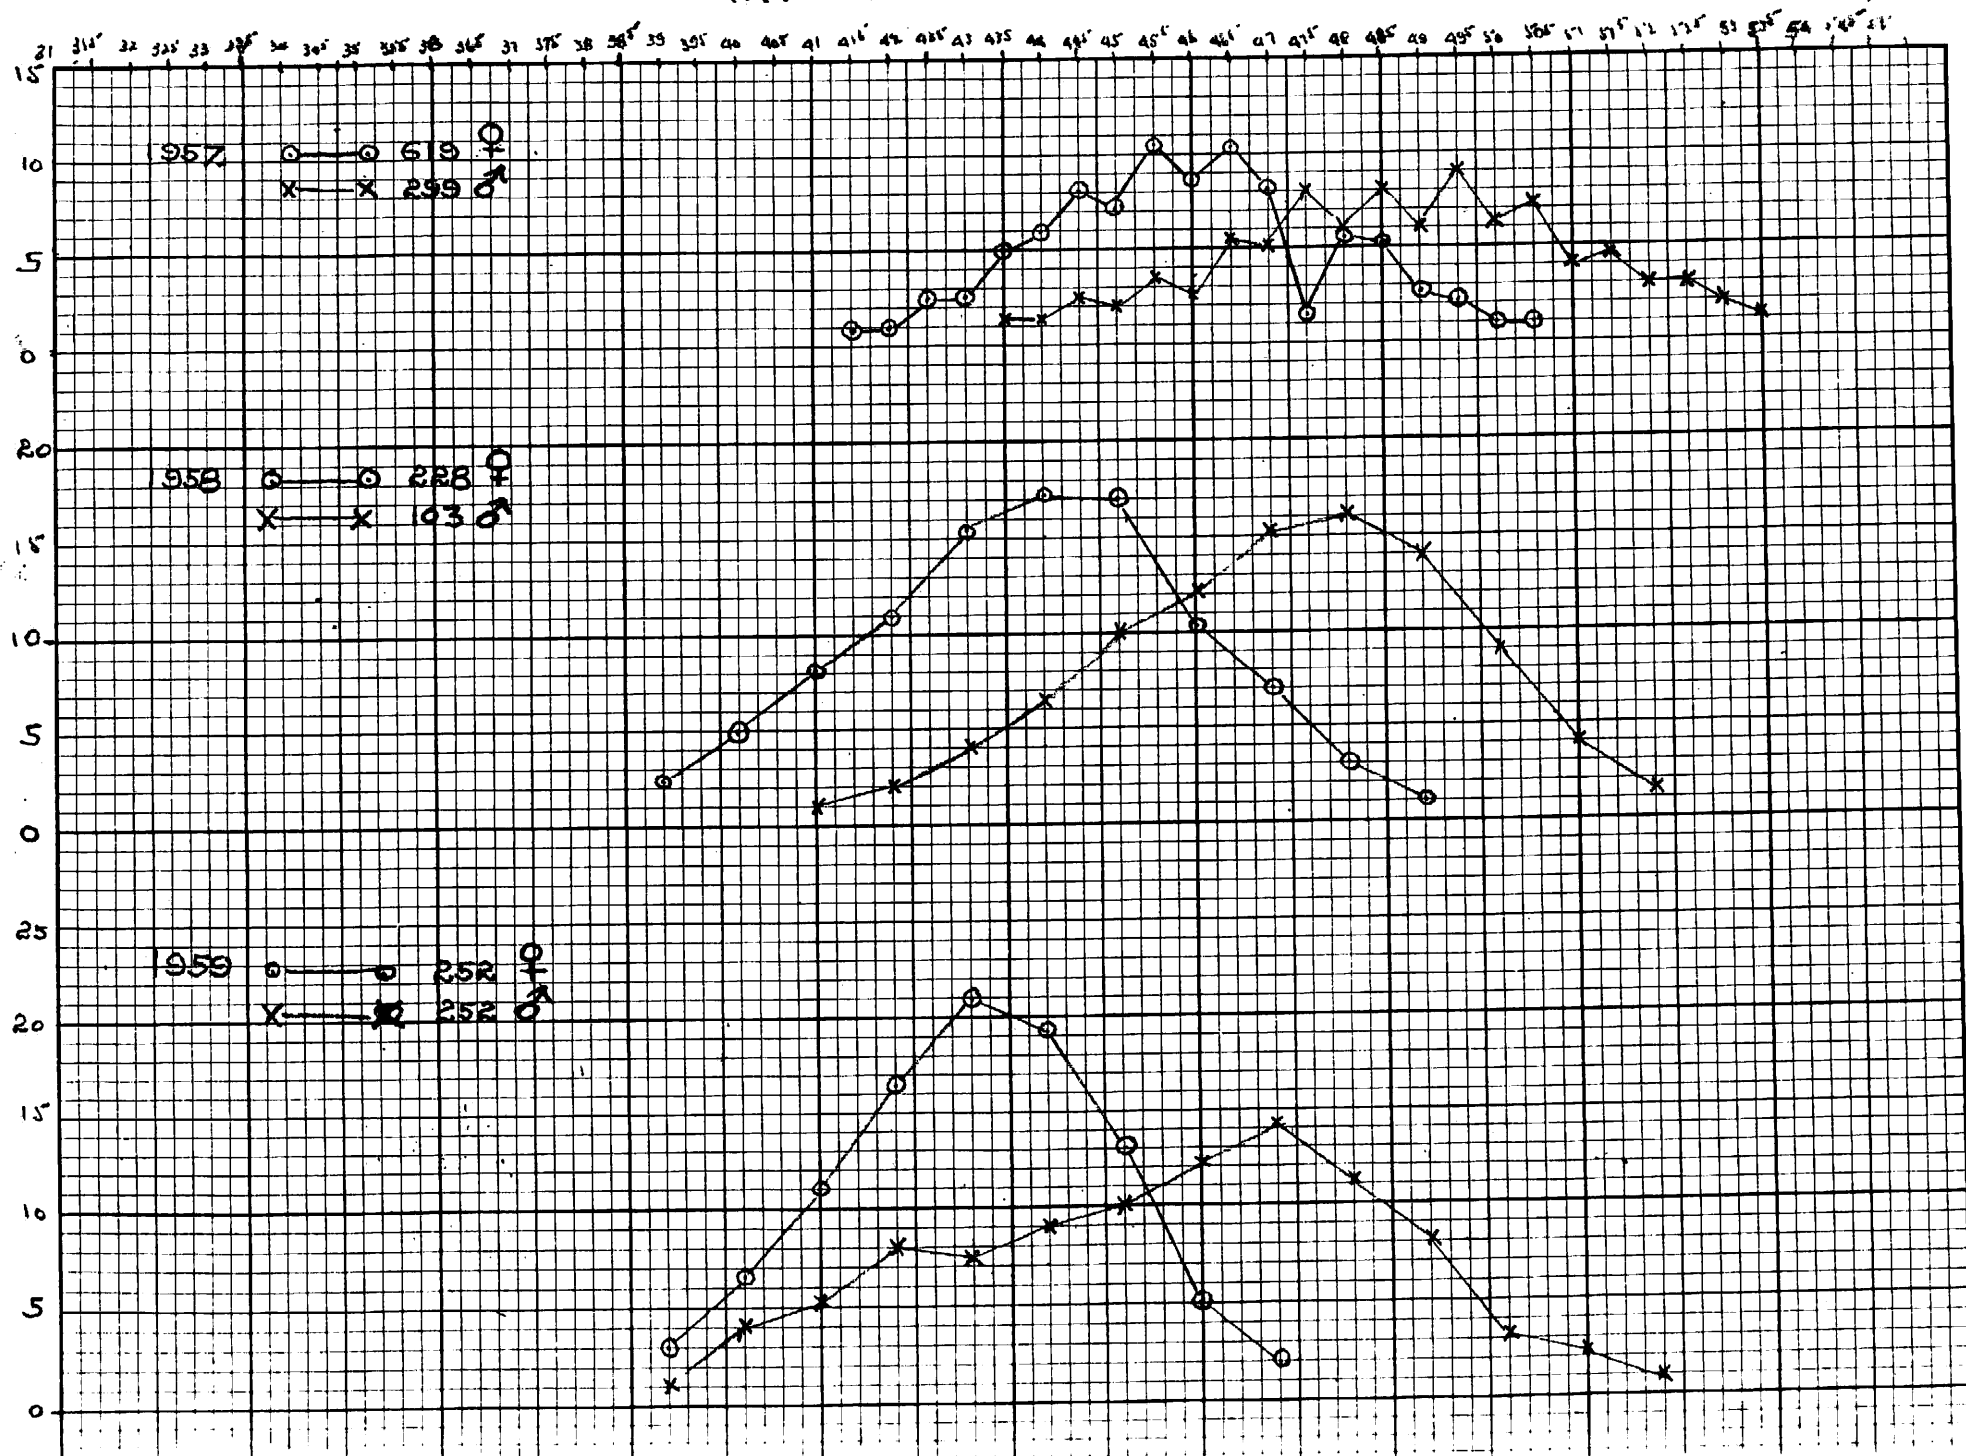

LAKELSE RIVER HYPRAL LENGTHS - PINK SALMON.

LAKELSE RIVER HYPERAL LENGTHS - PINK SALMON

31 31.5 32 32.5 33 33.5 34 34.5 35 35.5 36 36.5 37 37.5 38 38.5 39 39.5 40 40.5 41 41.5 42 42.5 43 43.5 44 44.5 45 45.5 46 46.5 47 47.5 48 48.5 49 49.5 50 50.5 51 51.5 52 52.5 53 53.5 54 54.5 55 55.5 56

1963

○ — 100 ○
X — 100 X

1964

○ — 100 ○
X — 100 X