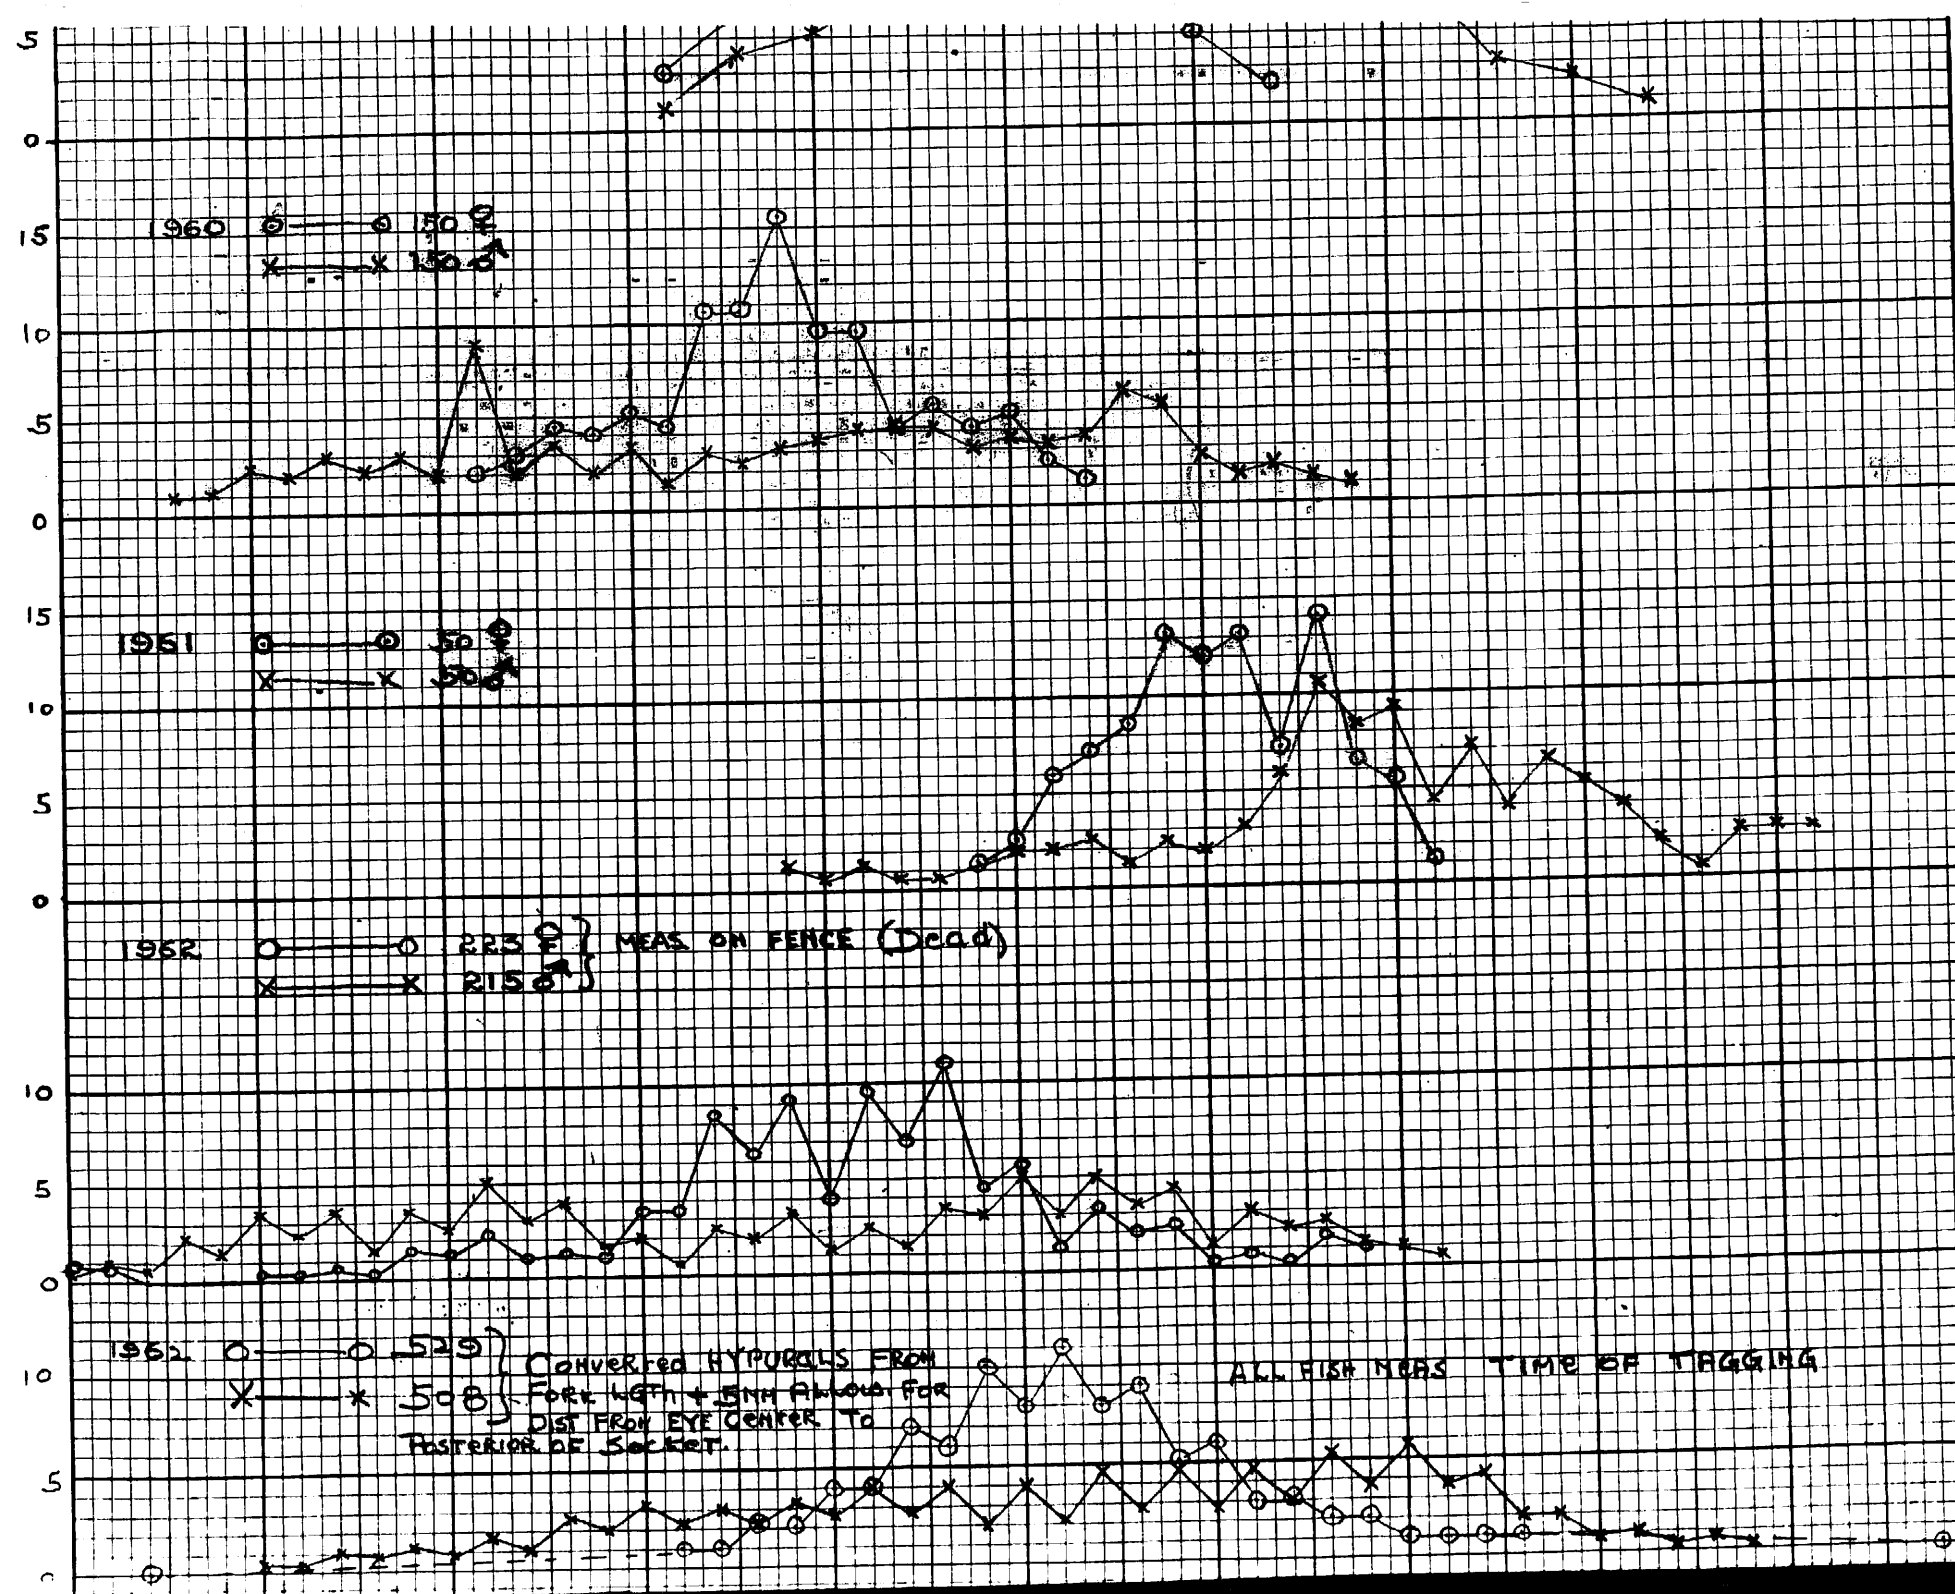

LAKELSE RIVER HYPRAL LENGTHS - PINK SALMON.

LAKELSE RIVER HYPERAL LENGTHS - PINK SALMON

31 31.5 32 32.5 33 33.5 34 34.5 35 35.5 36 36.5 37 37.5 38 38.5 39 39.5 40 40.5 41 41.5 42 42.5 43 43.5 44 44.5 45 45.5 46 46.5 47 47.5 48 48.5 49 49.5 50 50.5 51 51.5 52 52.5 53 53.5 54 54.5 55 55.5 56

1963

○ — 100 ○
X — 100 X

1964

○ — 100 ○
X — 100 X